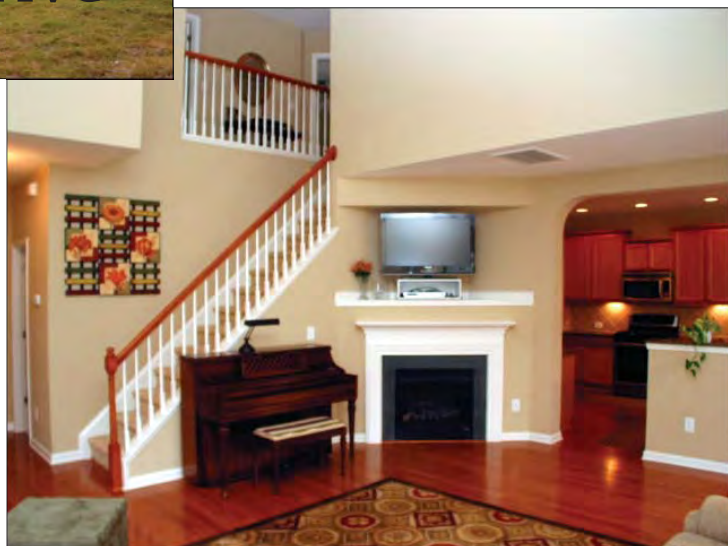

Harrington Pointe Neighborhood

\$263,500

**7709 Cape Charles Drive
Raleigh**

- Showcase End Unit Townhome
- Numerous Upgrades
- 4 Bedrooms
3 Baths

- Granite Countertops
Under-Cabinet Lighting
Tile Backsplash
- Hardwood Floors
- Custom Blinds & Shutters
- Whirlpool Tub
- Fenced Yard
- Fireplace ...And More...
- HOA:
Charleston Mgt.